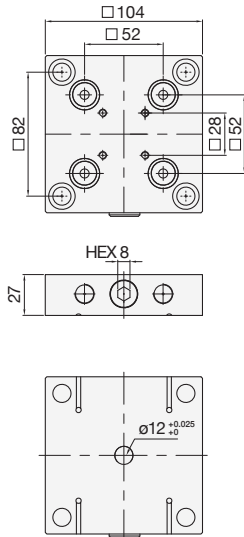

Grid Plate

M-52x52 (8011)

Size 104x104x27 mm

Pull Studs M-52x52PS

Mounting Holes 82x82 mm

Weight (kg) 1.8

M-96x96 (80522)

Size 192x192x27 mm

Pull Studs M-96x96PS

Mounting Holes 150x120 mm

Weight (kg) 7.6

M-96x96 (80526)

Size 192x246x27 mm

Pull Studs M-96x96PS

Mounting Holes 150x200 mm

Weight (kg) 9.2