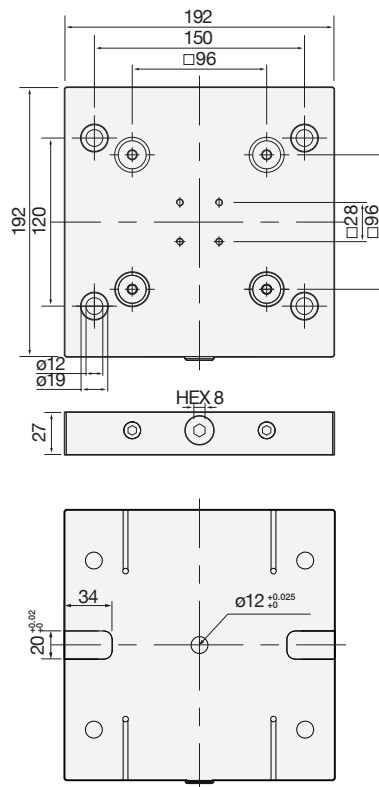

Grid Plate

M-52x52 (8011)

Size 104x104x27 mm

Pull Studs M-52x52PS

Mounting Holes 82x82 mm

Weight (kg) 1.8

M-96x96 (80522)

Size 192x192x27 mm

Pull Studs M-96x96PS

Mounting Holes 150x120 mm

Weight (kg) 7.6

M-96x96 (80526)

Size 192x246x27 mm

Pull Studs M-96x96PS

Mounting Holes 150x200 mm

Weight (kg) 9.2